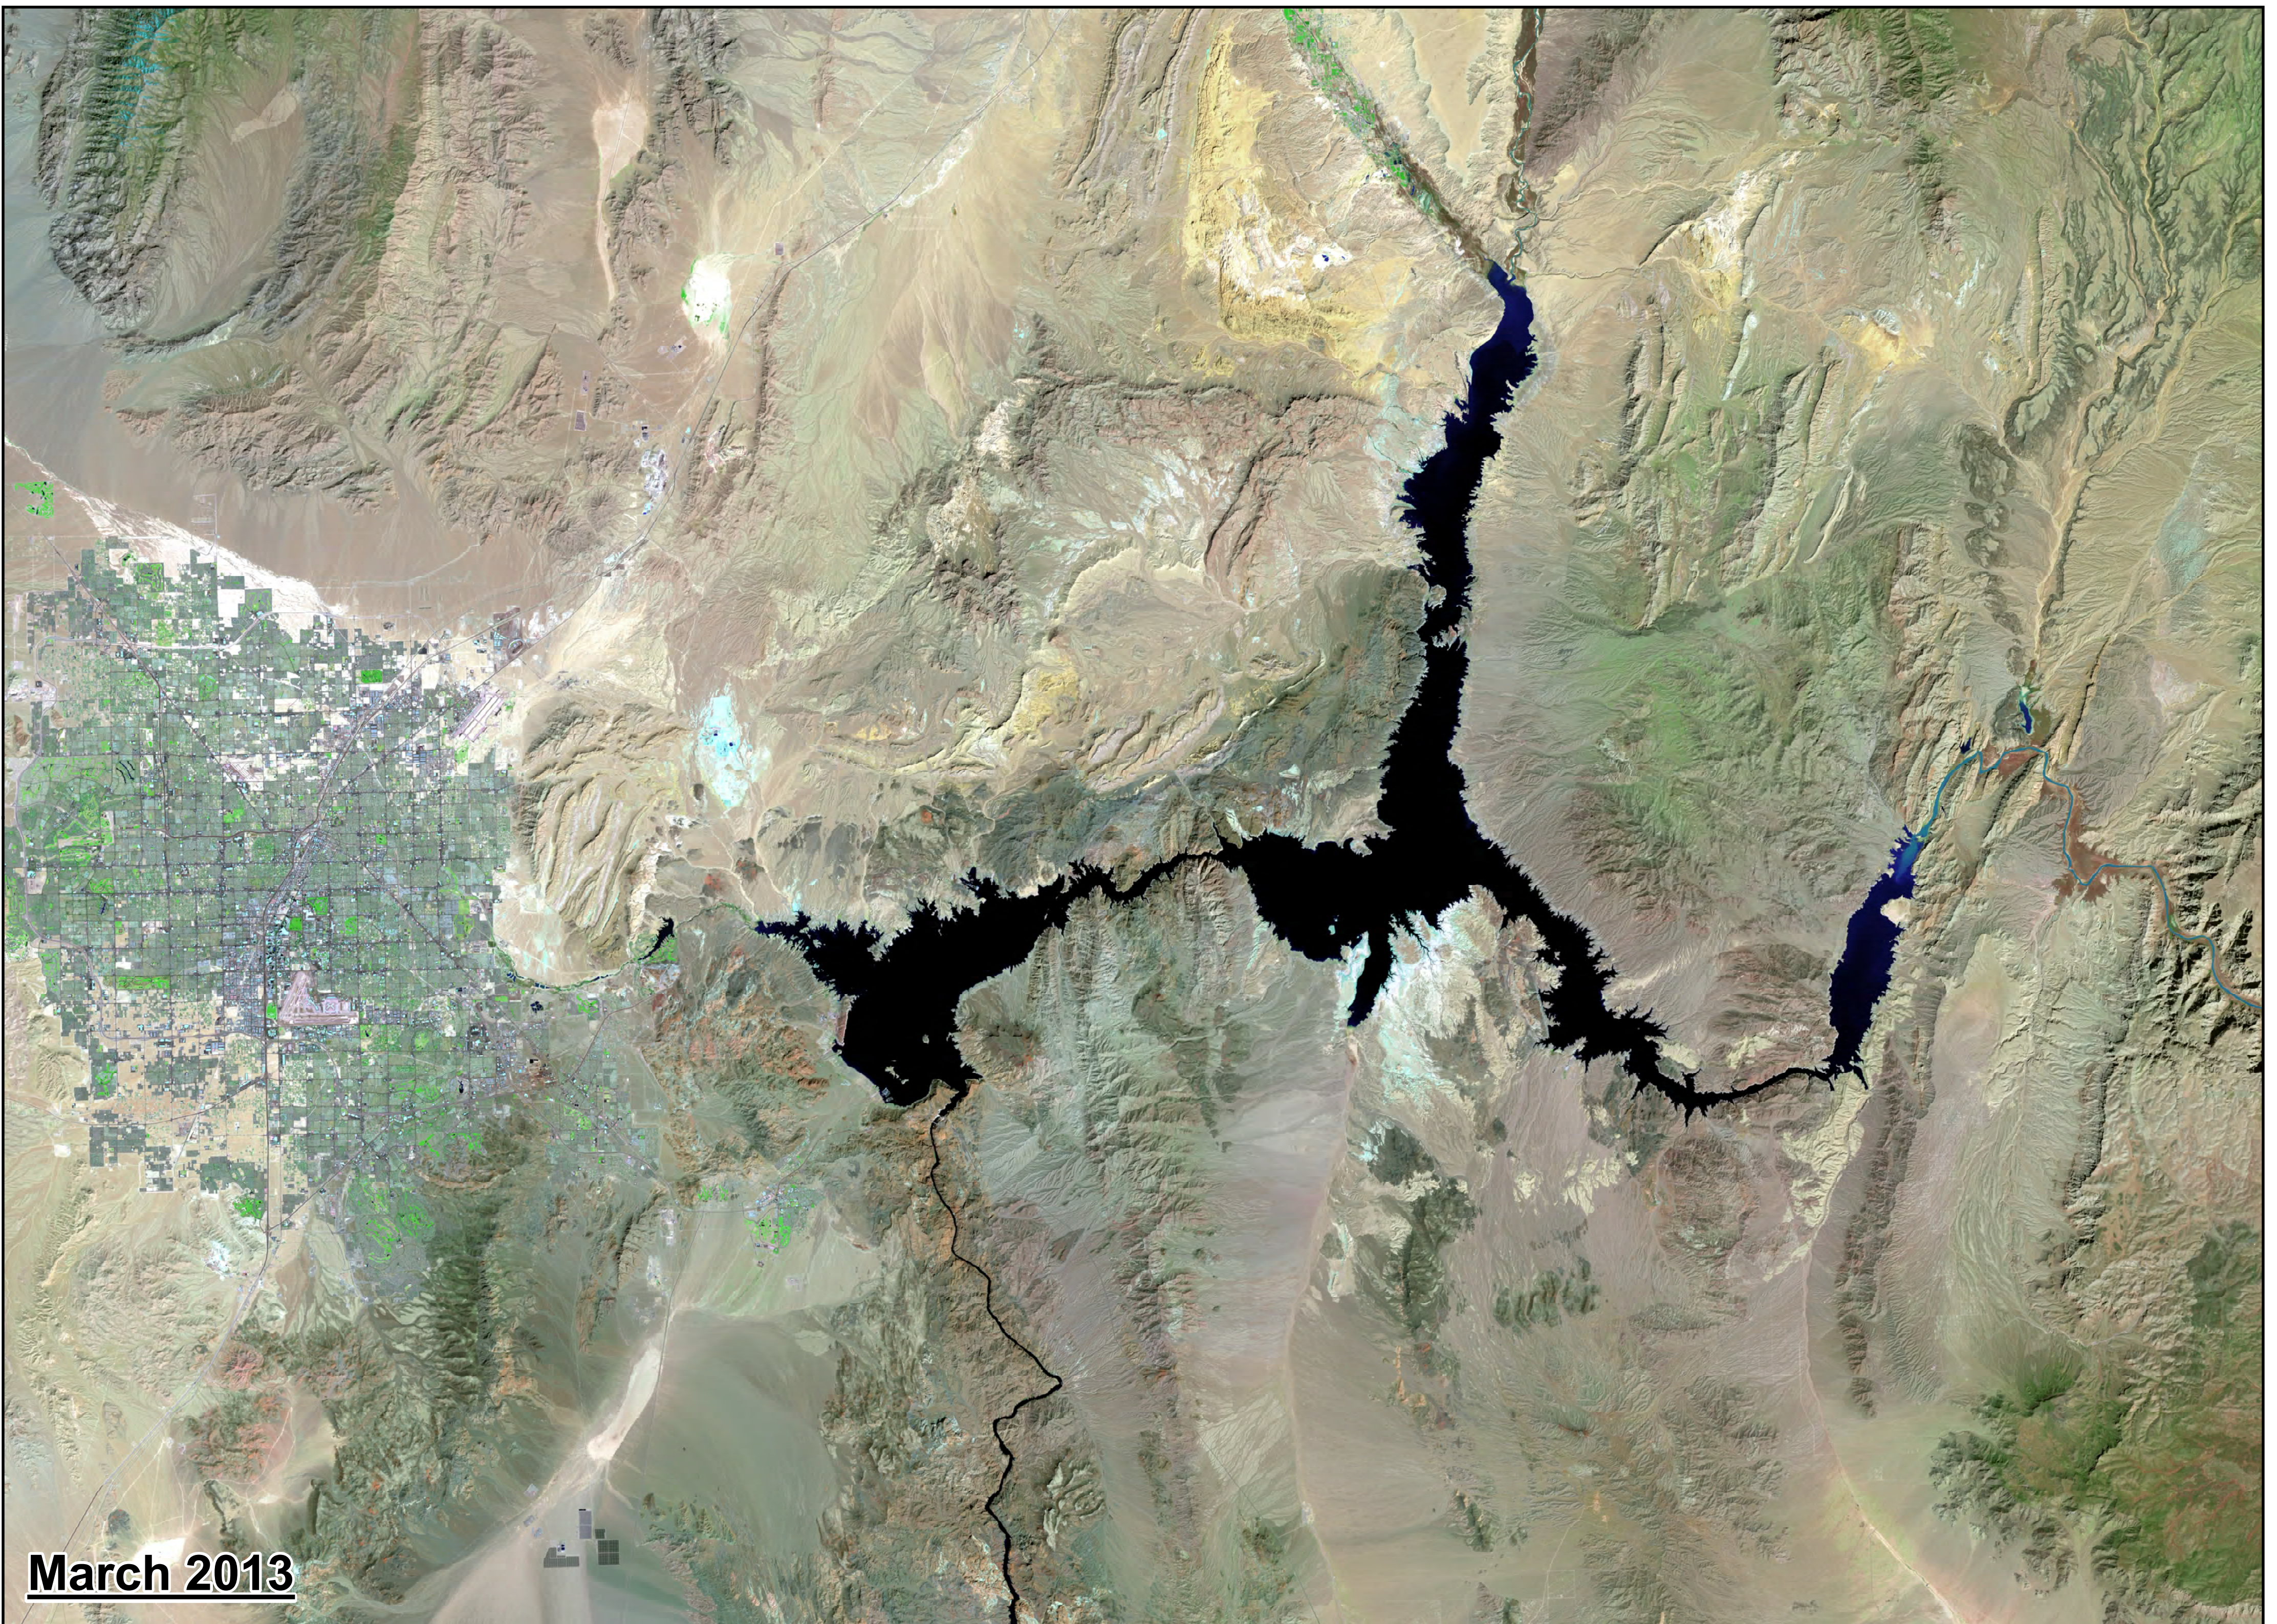

JUNE 2000

March 2013

earthforensics, inc.

12532 Vista Panorama
North Tustin, CA 92705
(714) 771-2620
www.earthforensics.com

Lake Mead, Nevada